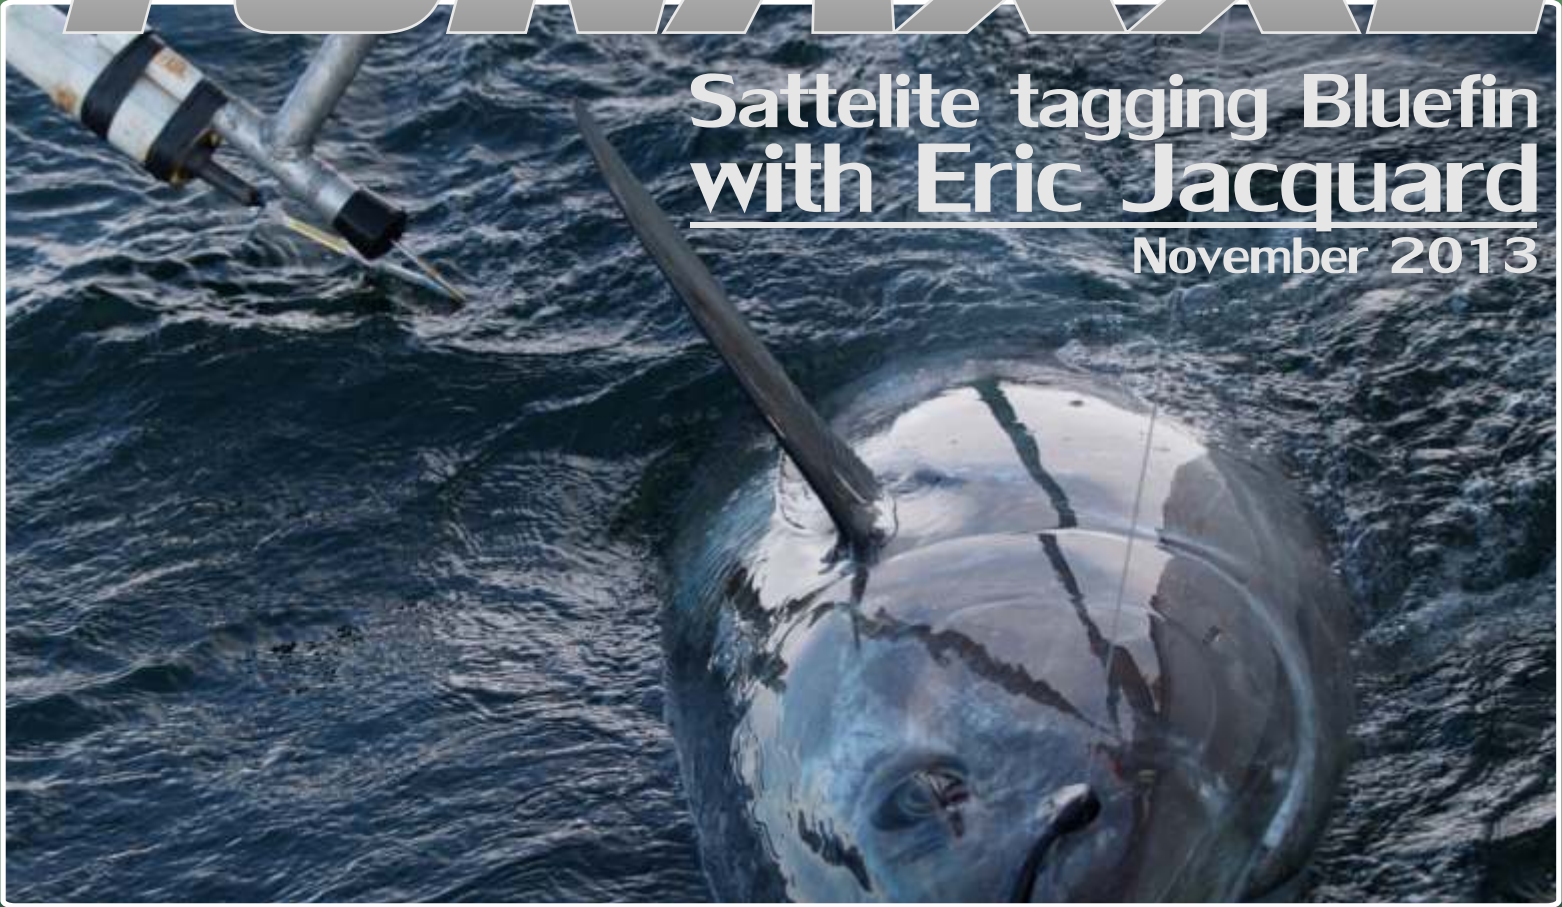

TUNA XXL

Sattelite tagging Bluefin
with Eric Jacquard

November 2013